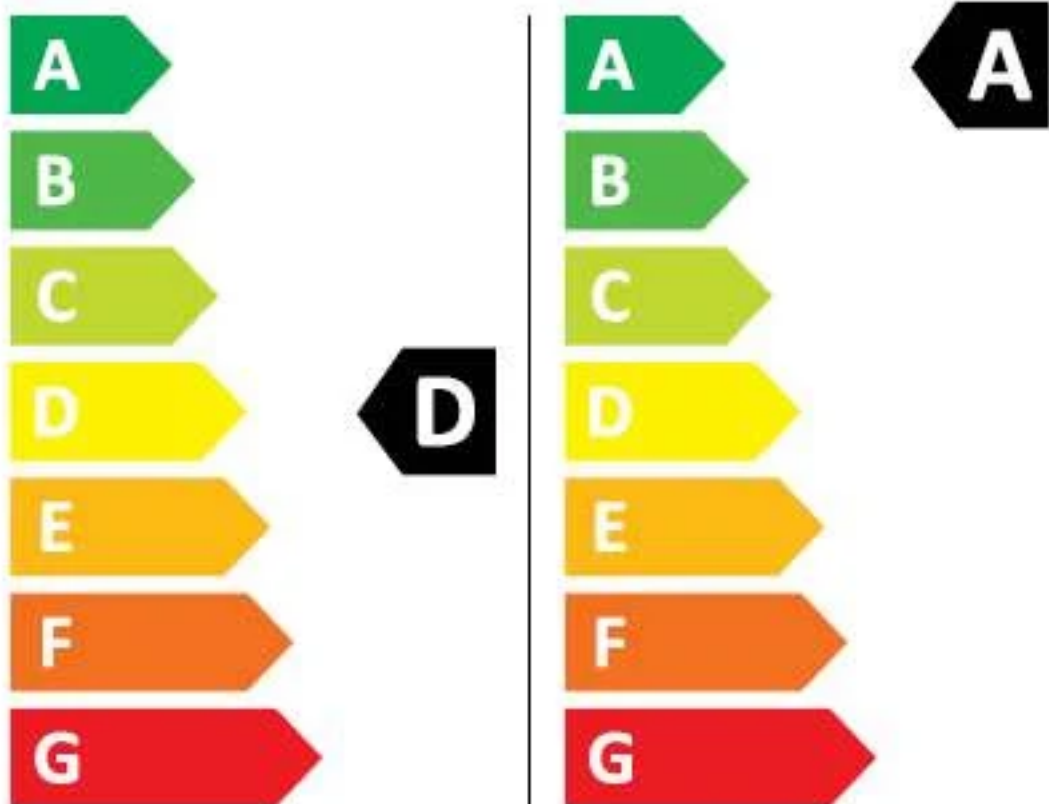

# ENERG

AEG

LWR738640 914610402

🚰 265 kWh/100🔄

💧 42 kWh/100🔄

5,0 kg

8,0 kg

62 L